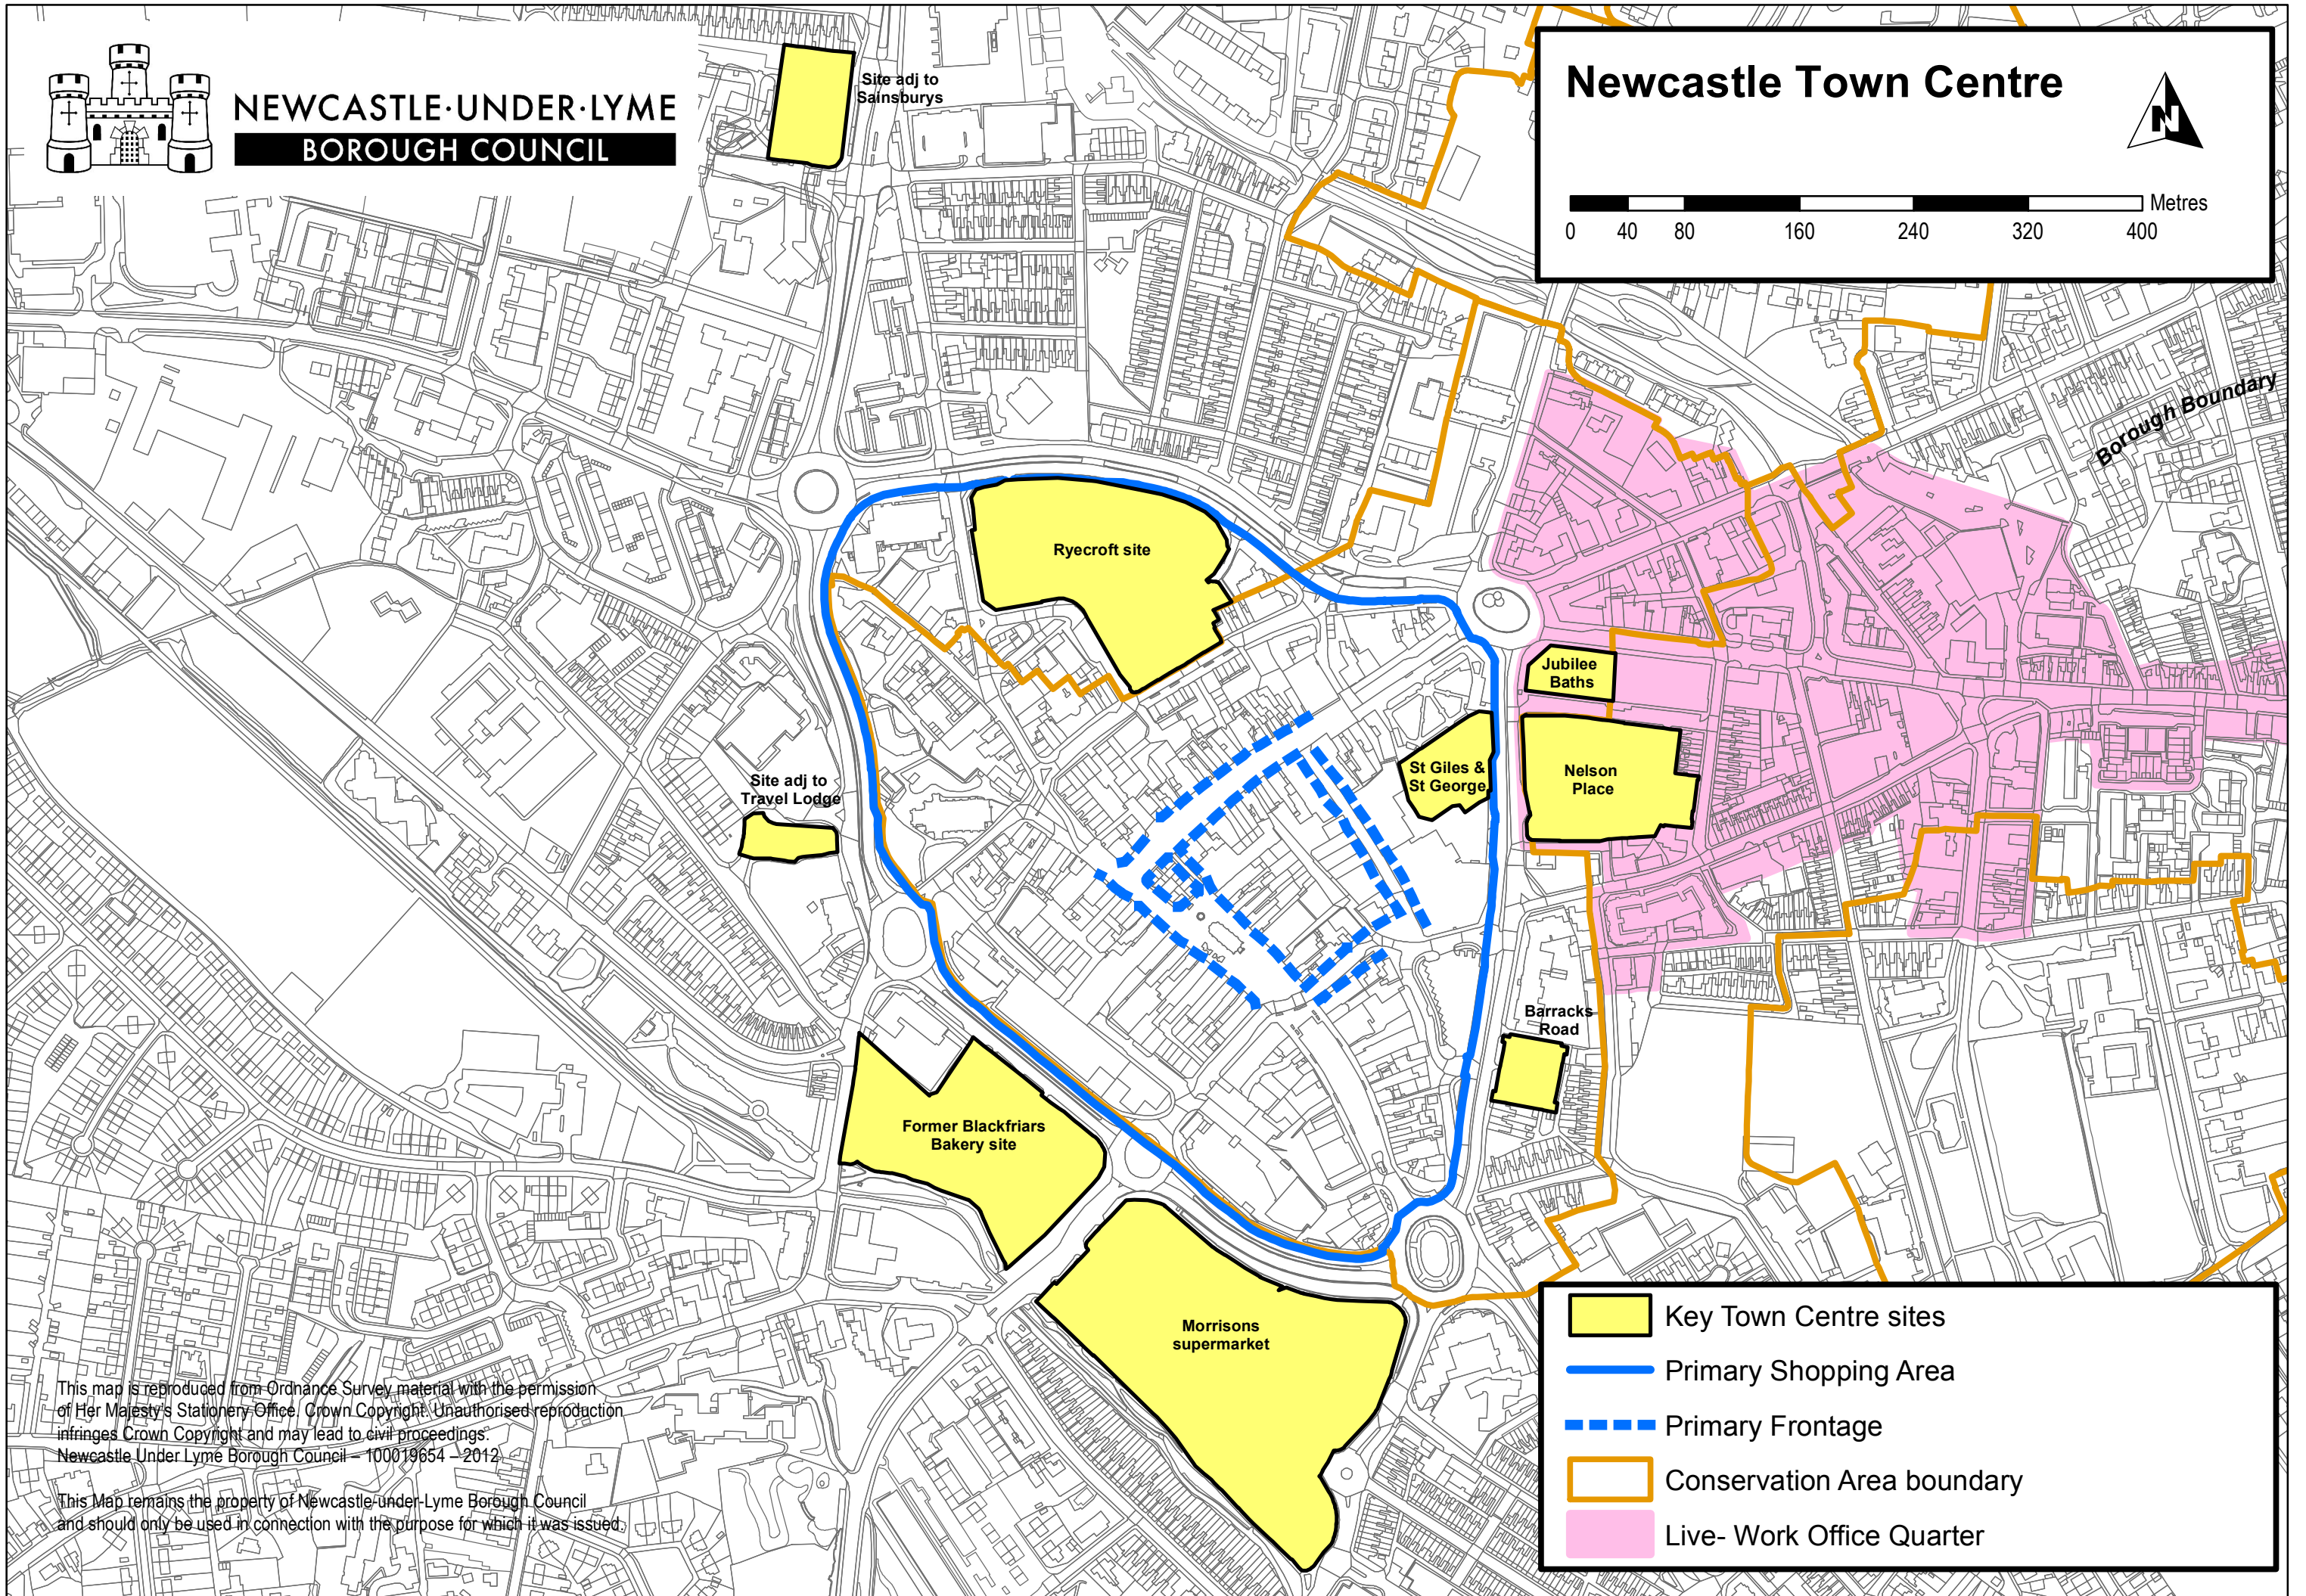

NEWCASTLE·UNDER·LYME
BOROUGH COUNCIL

Newcastle Town Centre

0 40 80 160 240 320 400 Metres

This map is reproduced from Ordnance Survey material with the permission of Her Majesty's Stationery Office. Crown Copyright. Unauthorised reproduction infringes Crown Copyright and may lead to civil proceedings.
 Newcastle Under Lyme Borough Council - 100019654 - 2012

This Map remains the property of Newcastle Under Lyme Borough Council and should only be used in connection with the purpose for which it was issued.

-  Key Town Centre sites
-  Primary Shopping Area
-  Primary Frontage
-  Conservation Area boundary
-  Live- Work Office Quarter